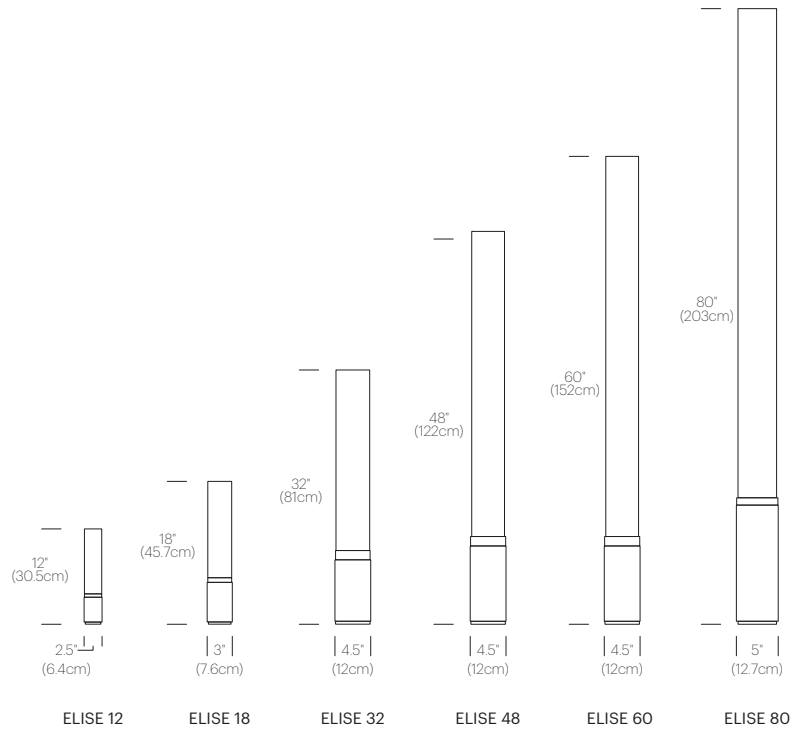

Pablo®
ELISE

ELISE

DESCRIPTION

The timeless Elise lamp pays tribute to the advent of the machine age. Its refined machined aluminum base combined with its towering frosted acrylic diffuser serves as the perfect combination for elegant lighting. Elise features full-range dimming capability to set the mood in any environment.

DESIGNER

Pablo Pardo 1998

MATERIALS

- Aluminum base
- Polycarbonate diffuser

FEATURES

- Full-range dimmer

SPECIFICATIONS

- Voltage: 120V
- Cord Length: 6' (182cm)

BULB TYPE

- Elise 12: E14 / 25W- Torpedo Frosted White
- Elise 18: E26 / 40W- T-10 Frosted White
- Elise 32/48/60: 11PAR30SNDIM/927SP15 bulb
- Elise 80: 15.5PAR38DIM/927SP15 bulb

DIMENSIONS

ELISE ALUMINUM