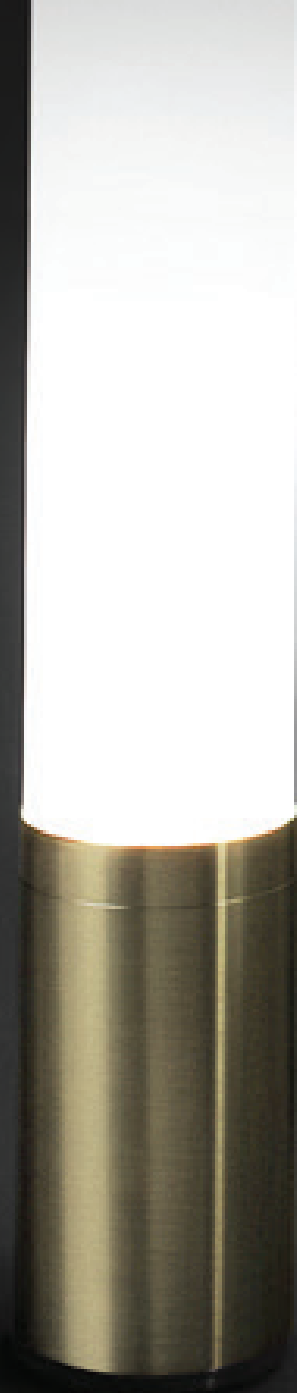

Pablo®
ELISE

ELISE

DESCRIPTION

The timeless Elise lamp pays tribute to the advent of the machine age. Its refined machined aluminum base combined with its towering frosted acrylic diffuser serves as the perfect combination for elegant lighting. Elise features full-range dimming capability to set the mood in any environment.

DESIGNER

Pablo Pardo 1998

MATERIALS

- Aluminum base
- Polycarbonate diffuser

FEATURES

- Full-range dimmer

SPECIFICATIONS

- Voltage: 120V
- Cord Length: 6' (182cm)

BULB TYPE

- Elise 12: E14 / 25W- Torpedo Frosted White
- Elise 18: E26 / 40W- T-10 Frosted White
- Elise 32/48/60: 11PAR30SNDIM/927SP15 bulb
- Elise 80: 15.5PAR38DIM/927SP15 bulb

DIMENSIONS

ELISE ALUMINUM